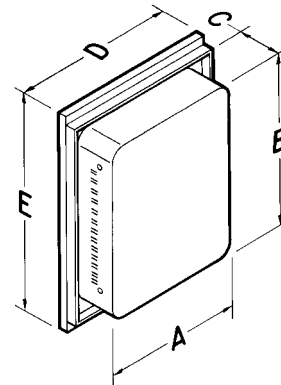

STYLELINE SERIES RECESSED BATHROOM CABINETS

Standard builder models — for recessed installation — stainless steel framed mirrored swing doors.

FEATURES

- Recessed installation for standard wall openings
- Easy to clean, one-piece, heavy-gauge drawn steel construction
- Glass mirror
- Stainless steel frame
- Rust-resistant, baked-on powder coat interiors
- Full piano hinge (*butt hinge)
- Adjustable, polystyrene shelves
- Reversible - for left-hand or right-hand door opening
- Includes mounting hardware

TYPICAL SPECIFICATION

Bathroom cabinet shall be Broan Styleline Series Model 410BC, (458), (468BC).

Recessed bathroom cabinet shall be of one-piece, heavy gauge drawn steel construction finished in white powder coat baked-on paint after forming.

Glass mirror shall have full surround of stainless steel frame with screw closure. Door back shall be fitted tight within the frame.

Cabinet shall have full piano hinge with built-in door stop, and a magnetic door catch. (*Cabinet has 2 butt hinges and a magnetic latch)

Each cabinet shall include two, or more, adjustable polystyrene shelves.

Cabinet shall be reversible for left-hand or right-hand installation.

MODEL NO.	WALL OPENING			OVERALL SIZE		# OF SHELVES
	A	B	C	D	E	
*410BC	14	18	3½	16	22	2
458	14	24	3½	16	26	3
468BC	14	24	3½	16	26	3

Broan-NuTone LLC, 926 West State Street, Hartford, Wisconsin 53027 (1-800-637-1453)

REFERENCE	QTY.	REMARKS	Project	
			Location	
			Architect	
			Engineer	
			Contractor	
			Submitted by	Date